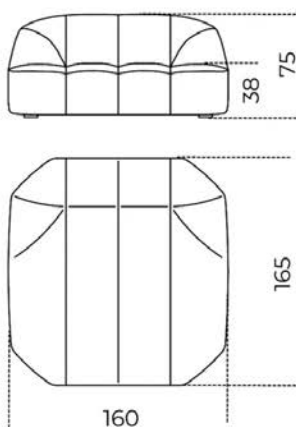

Additional stitching is required for elements with leather upholstery compared to elements with fabric upholstery.

Cm (L x P x H)

160 x 165 x 75

Inches (L x P x H)

63 x 65 x 29³/₄

Finishes

Fabric Cat.A

Care milk 001